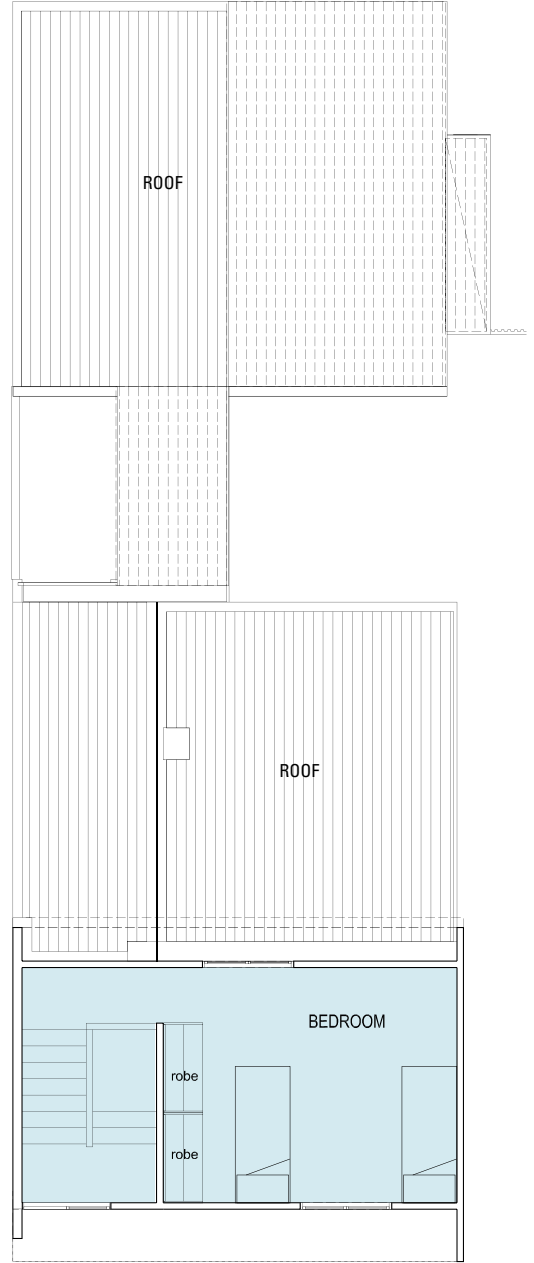

GROUND FLOOR PLAN

UPPER FLOOR PLAN

- internal living areas
- outside deck
- carport

**CONFIGURATION**

- 1 Queen
- 2 Bunks
- 2 Trundles

- Bunk = 2 Singles
- Trundle = 1 Single